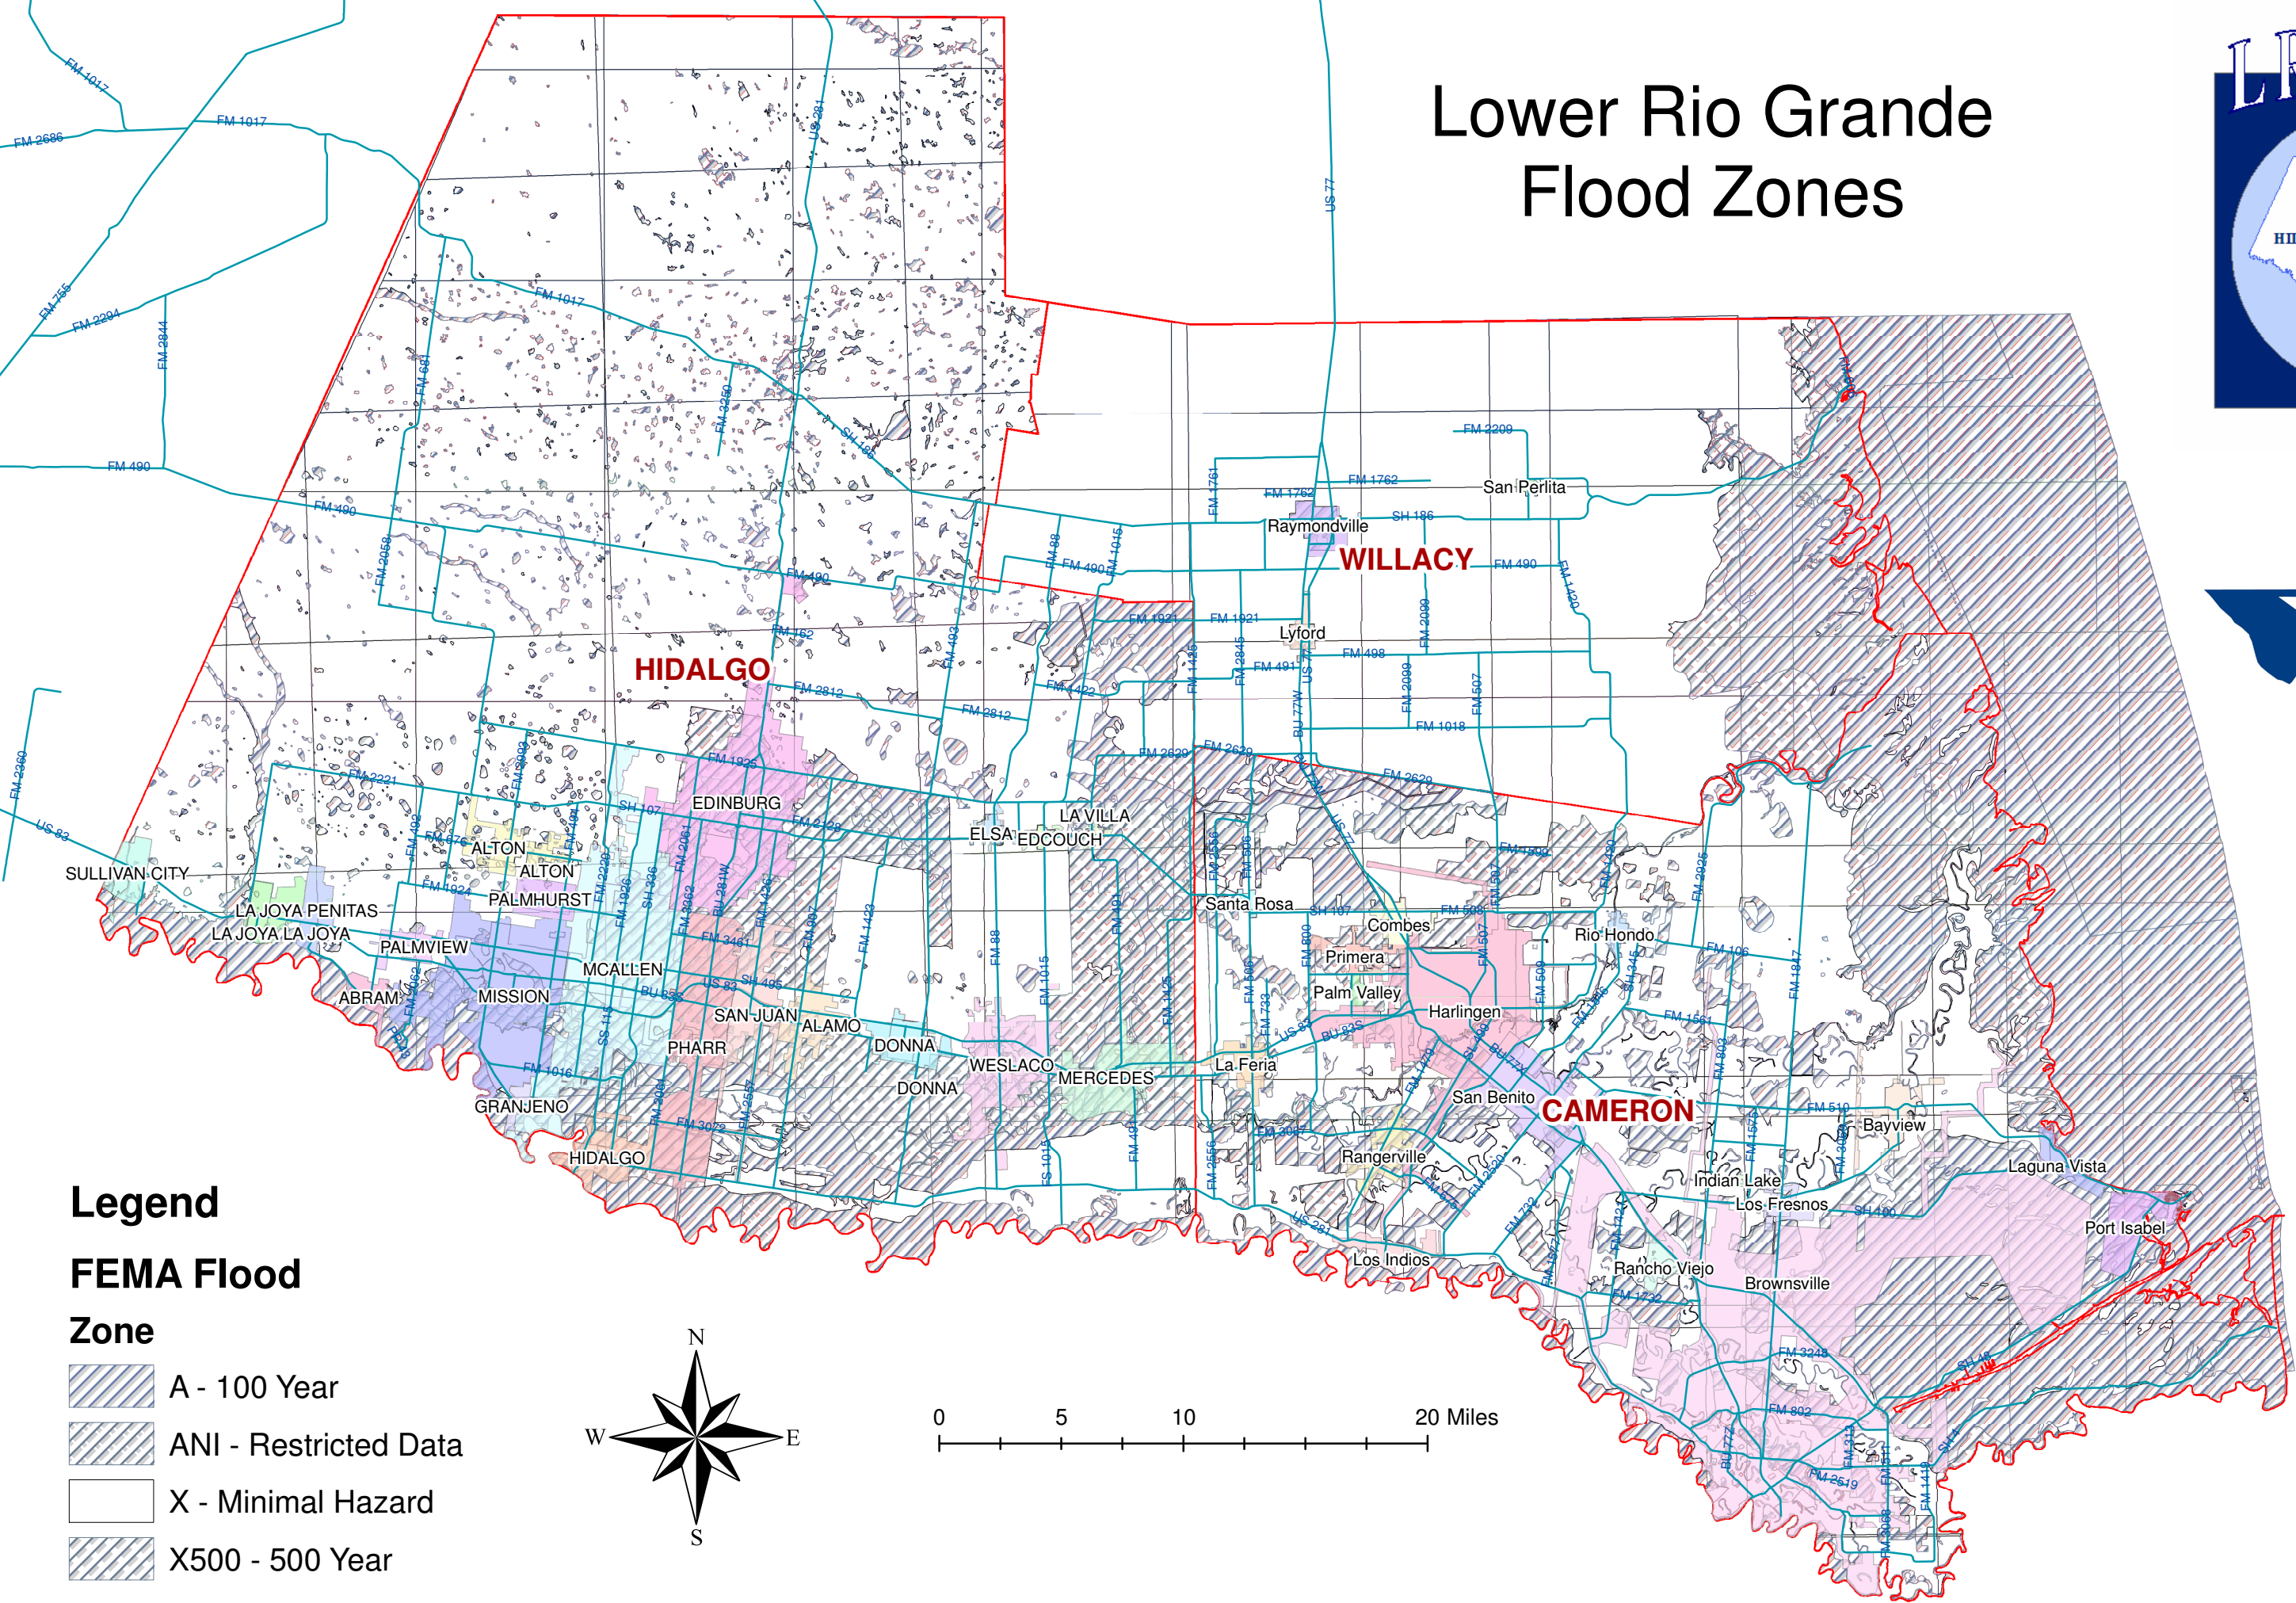

# Lower Rio Grande Flood Zones

## Legend

### FEMA Flood

- Zone**
-  A - 100 Year
  -  ANI - Restricted Data
  -  X - Minimal Hazard
  -  X500 - 500 Year