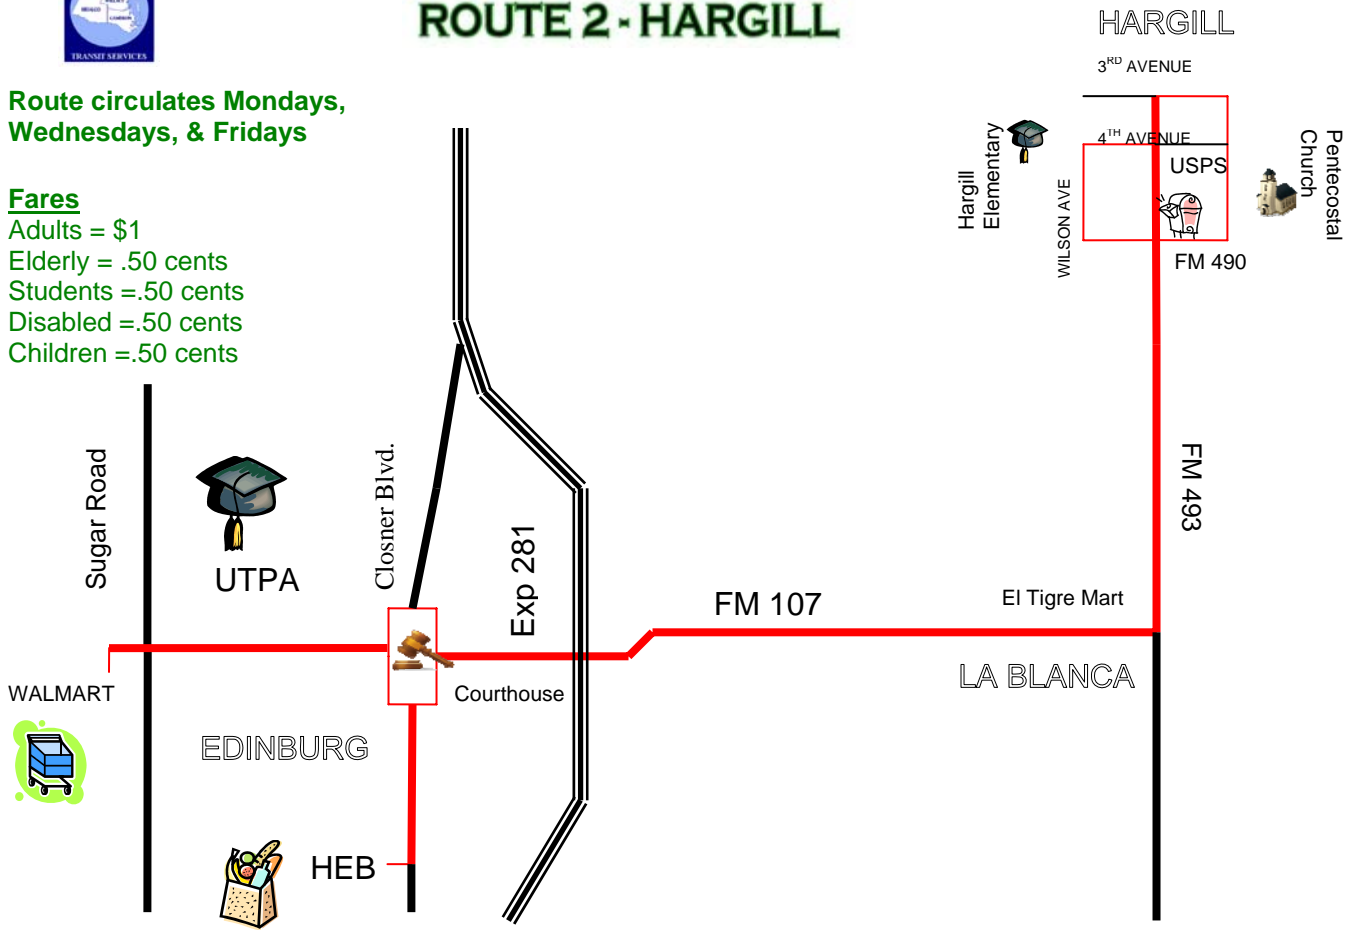

Service Provided by the Lower Rio Grande Valley Development Council
 For more information please call:
 1-800-574-8322

Rio Transit

ROUTE 2 - HARGILL

Route circulates Mondays, Wednesdays, & Fridays

Fares

- Adults = \$1
- Elderly = .50 cents
- Students = .50 cents
- Disabled = .50 cents
- Children = .50 cents

LEGEND

RED = BUS ROUTE

BLACK = ROAD

Popular Destinations

1. Hargill (Wilson Ave, Gill Ave, FM 490, FM 493, 3rd Ave, & 4th Ave)
2. La Blanca El Tigre Mart
3. Edinburg Shopping Center
4. Hidalgo Courthouse
5. UTPA
6. Edinburg Walmart
7. Edinburg HEB

<u>Departs</u>		<u>Arrives</u>	
Hargill	8:00 AM	Edinburg	8:40 AM
Edinburg	8:50 AM	Hargill	9:35 AM
Hargill	9:40 AM	Edinburg	10:20 AM
Edinburg	10:35 AM	Hargill	11:15 AM
Hargill	11:20 AM	Edinburg	12:00 PM
Edinburg	1:15 PM	Hargill	1:55 PM
Hargill	2:00 PM	Edinburg	2:40 PM
Edinburg	2:55 PM	Hargill	3:35 PM