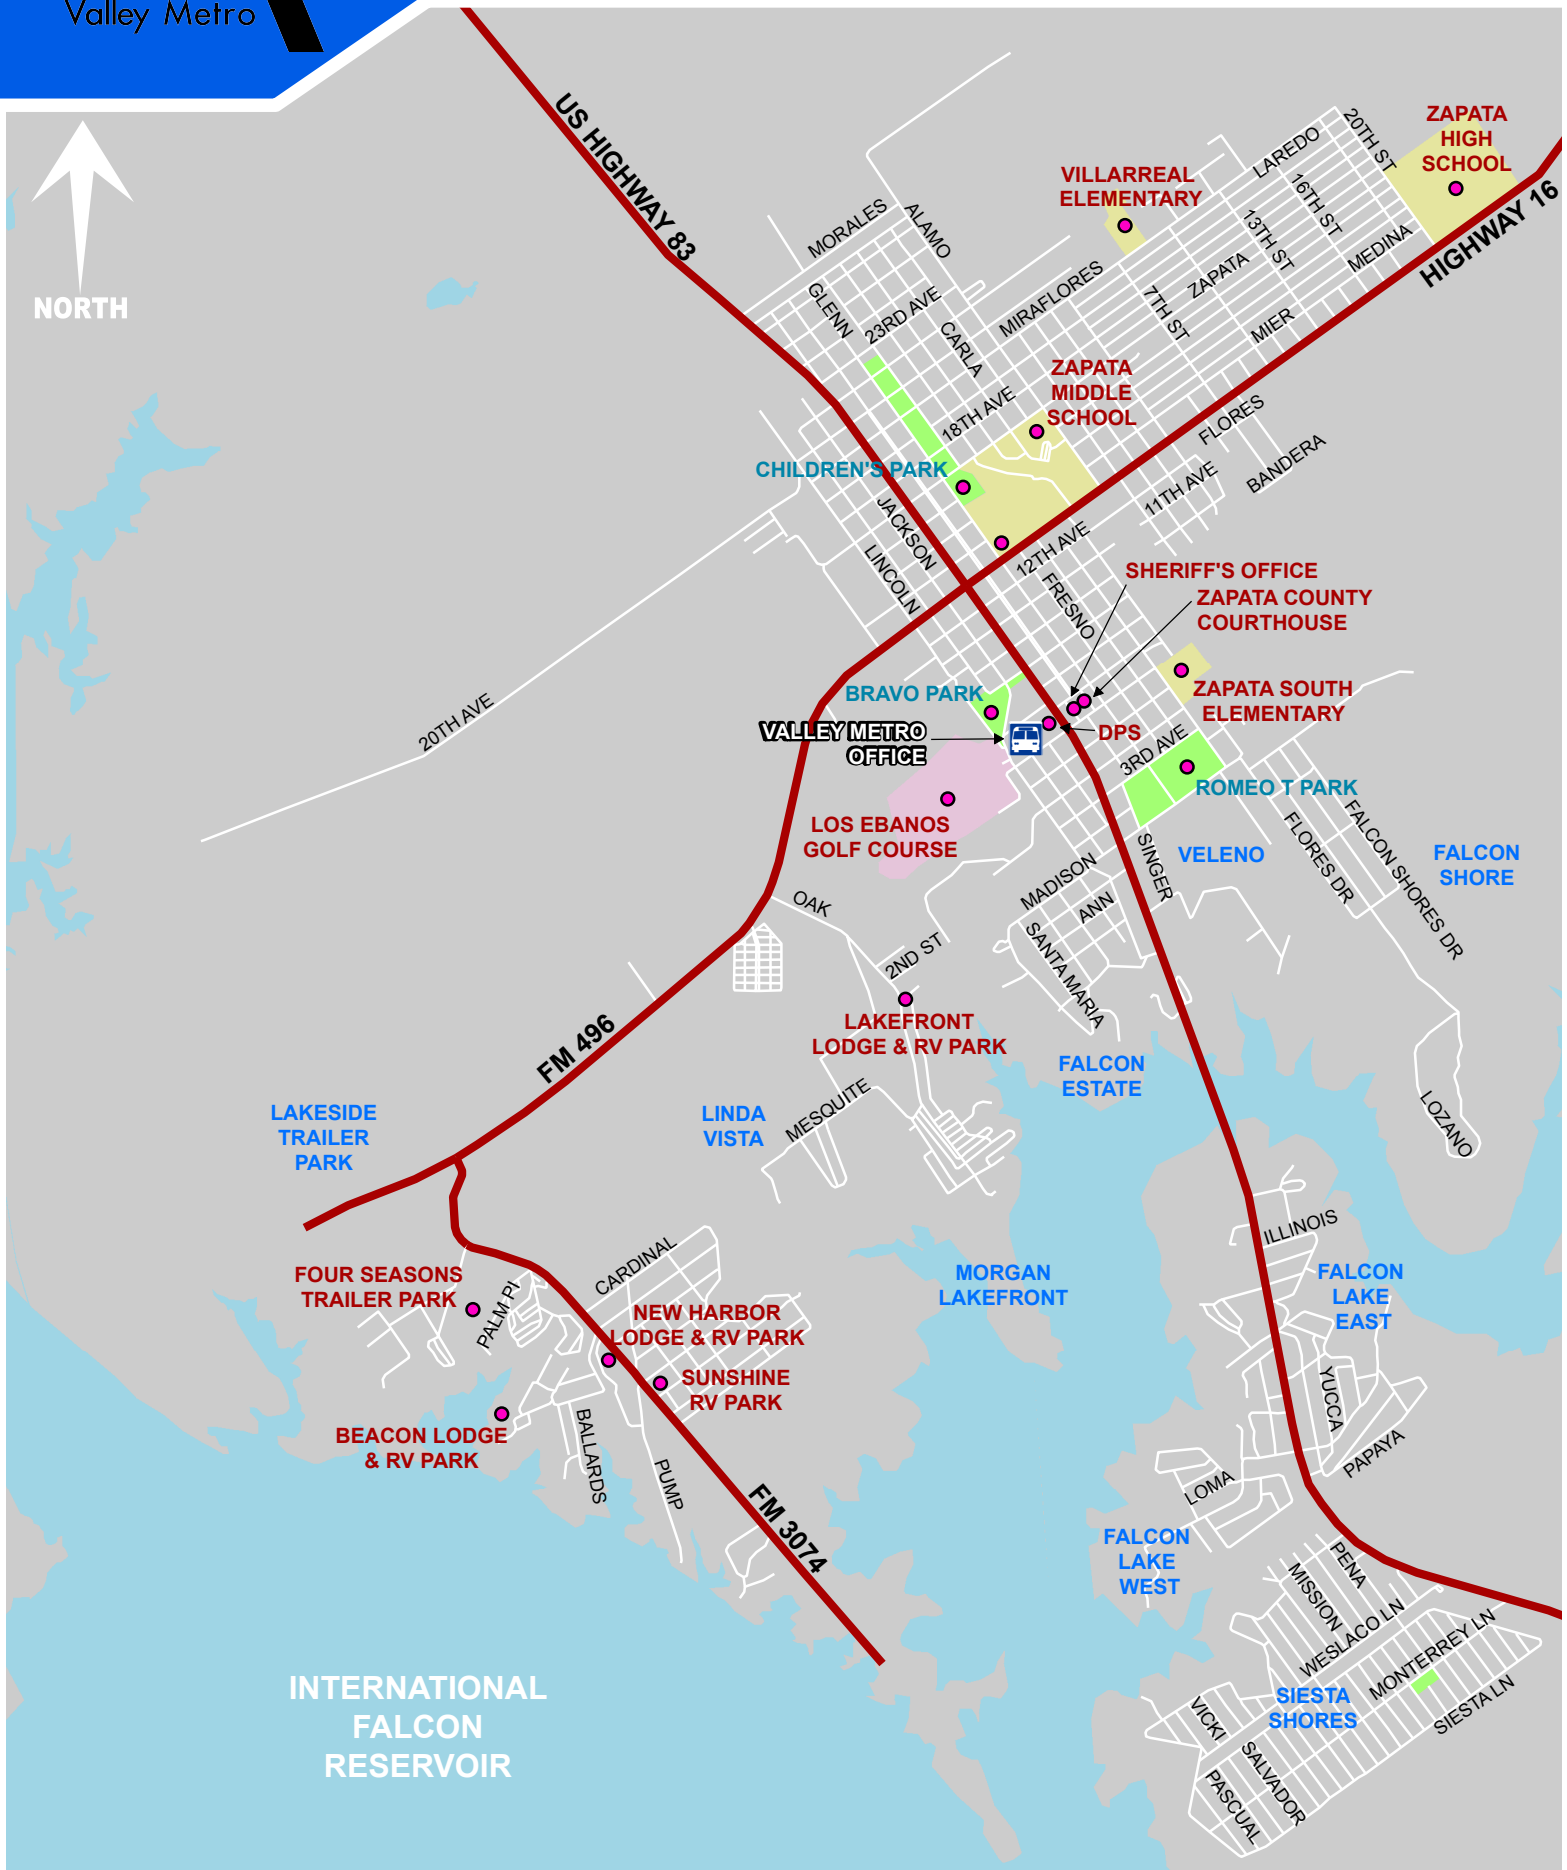

ZAPATA COUNTY SERVICE MAP

NORTH

US HIGHWAY 83

HIGHWAY 16

FM 496

FM 3074

INTERNATIONAL FALCON RESERVOIR

ZAPATA HIGH SCHOOL